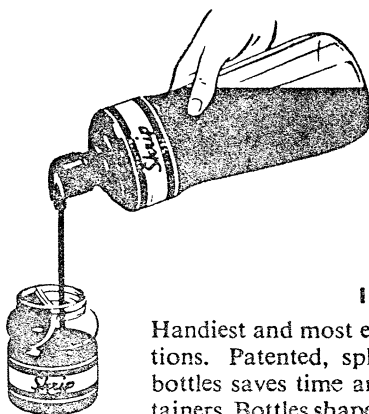

MAGIC CIRCLE DRIP-PROOF CAP

"Magic-Circle" instantly absorbs excess fluid, leaves bottle rim clean and clear.

SHEAFFER'S
Skrip
WRITING FLUID

IN PINTS AND QUARTS

Handiest and most economical size for schools, offices and institutions. Patented, splatter-proof POUR-OUT on pint and quart bottles saves time and eliminates mess in refilling small size containers. Bottles shaped to fit hand—insures added safety in pouring. Also available in gallons.